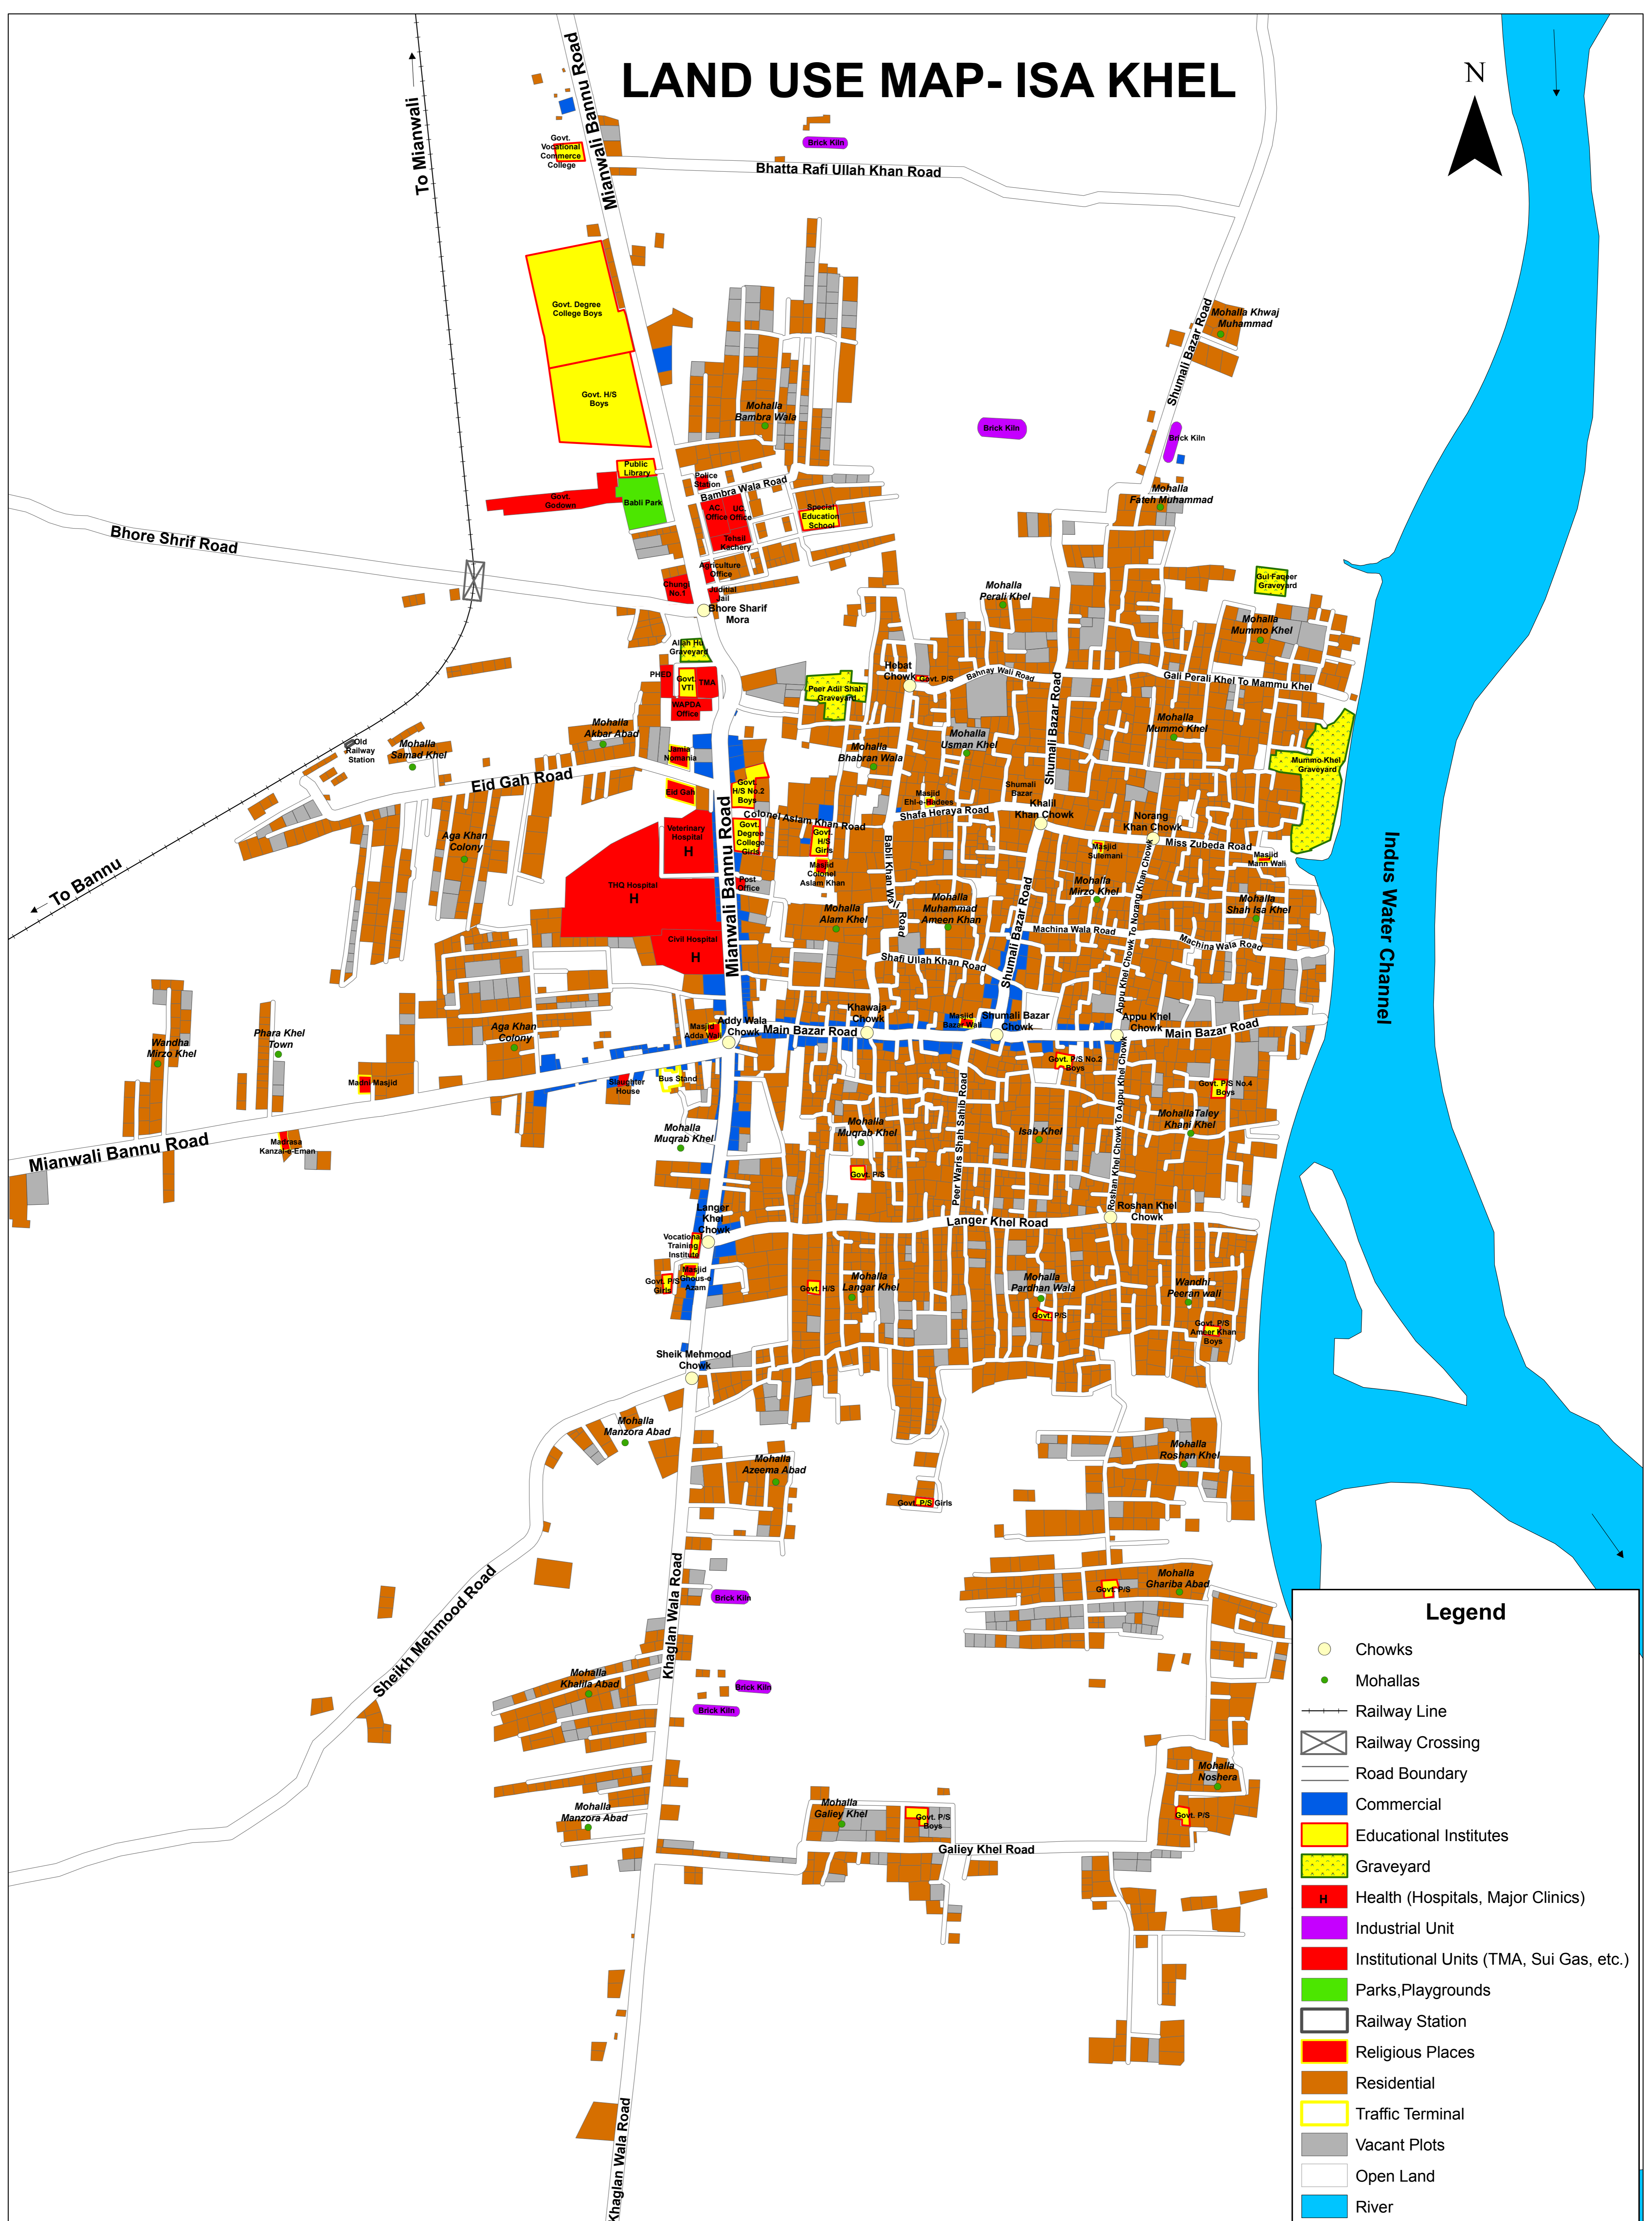

# LAND USE MAP- ISA KHEL

### Legend

- Chowks
- Mohallas
- Railway Line
- Railway Crossing
- Road Boundary
- Commercial
- Educational Institutes
- Graveyard
- H Health (Hospitals, Major Clinics)
- Industrial Unit
- Institutional Units (TMA, Sui Gas, etc.)
- Parks, Playgrounds
- Railway Station
- Religious Places
- Residential
- Traffic Terminal
- Vacant Plots
- Open Land
- River